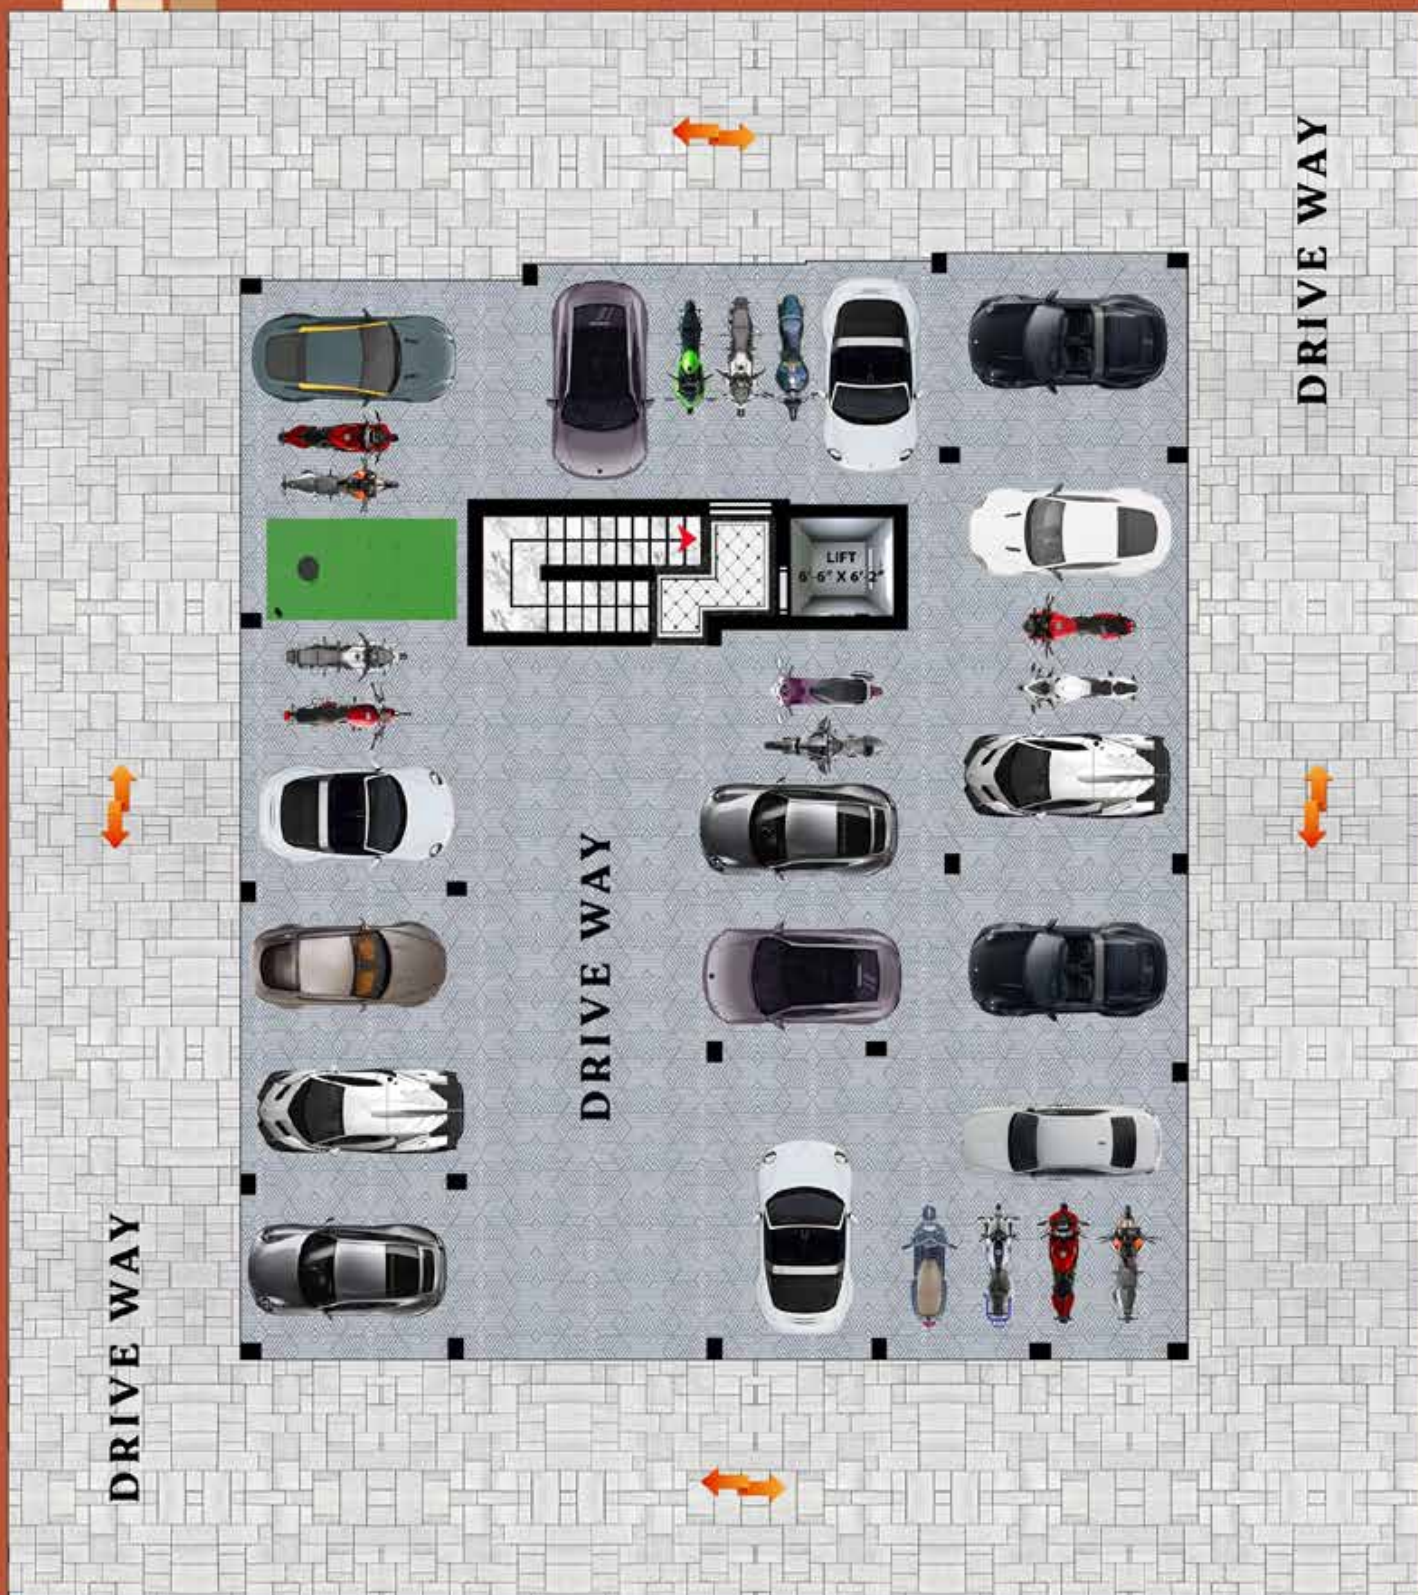

THIRUVANMIYUR

ADIYOGI

elevation

parking

floorplan

floorplan

terrace

keymap